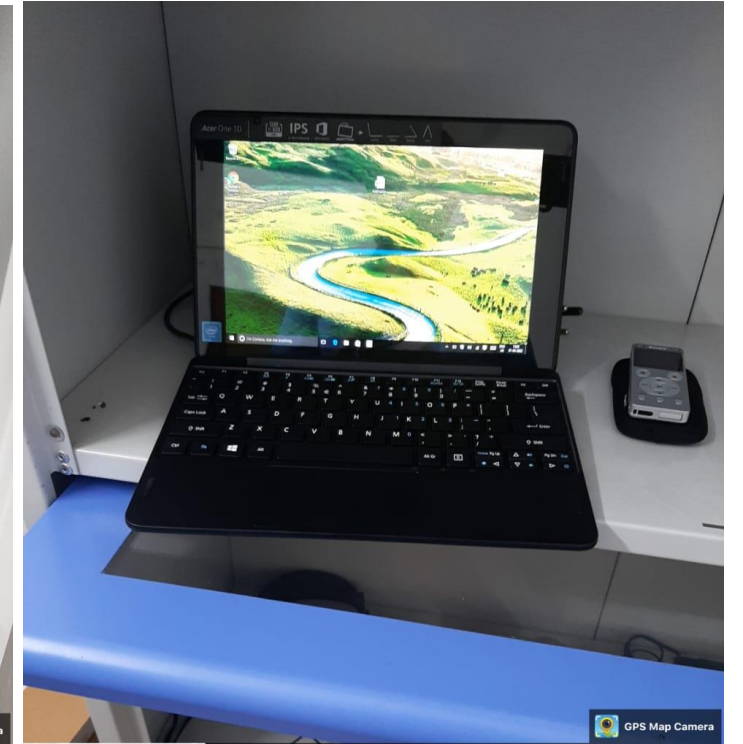

GPS Map Camera

Golaghat, Assam, India

Debraj Roy College,, Golaghat, Assam 785621, India

Lat 26.52174°

Long 93.976217°

01/04/22 02:03 PM

GPS Map Camera

Golaghat, Assam, India